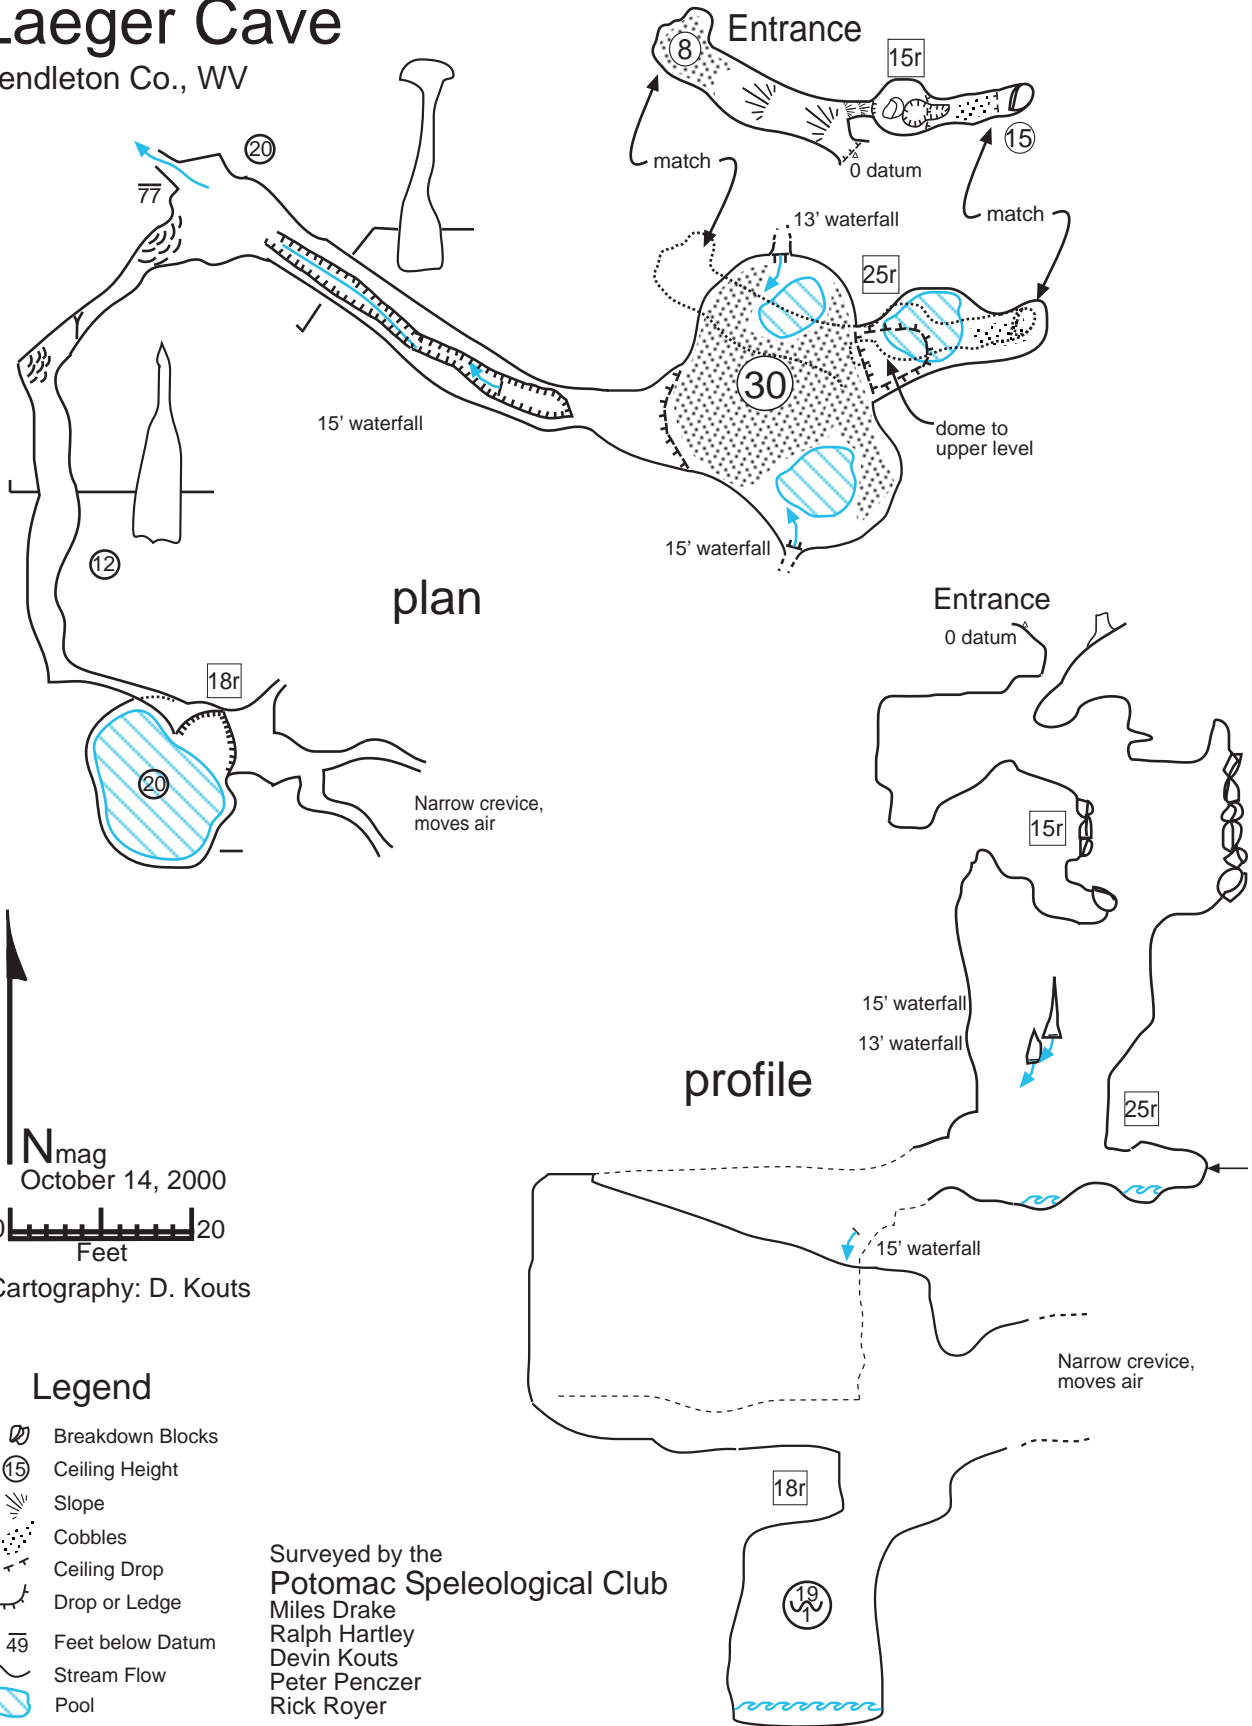

Laeger Cave

Pendleton Co., WV

↑ N_{mag}
October 14, 2000

0 20
Feet

Cartography: D. Kouts

- Legend**
- Breakdown Blocks
 - Ceiling Height
 - Slope
 - Cobbles
 - Ceiling Drop
 - Drop or Ledge
 - Feet below Datum
 - Stream Flow
 - Pool

Surveyed by the
Potomac Speleological Club
Miles Drake
Ralph Hartley
Devin Kouts
Peter Penczer
Rick Royer