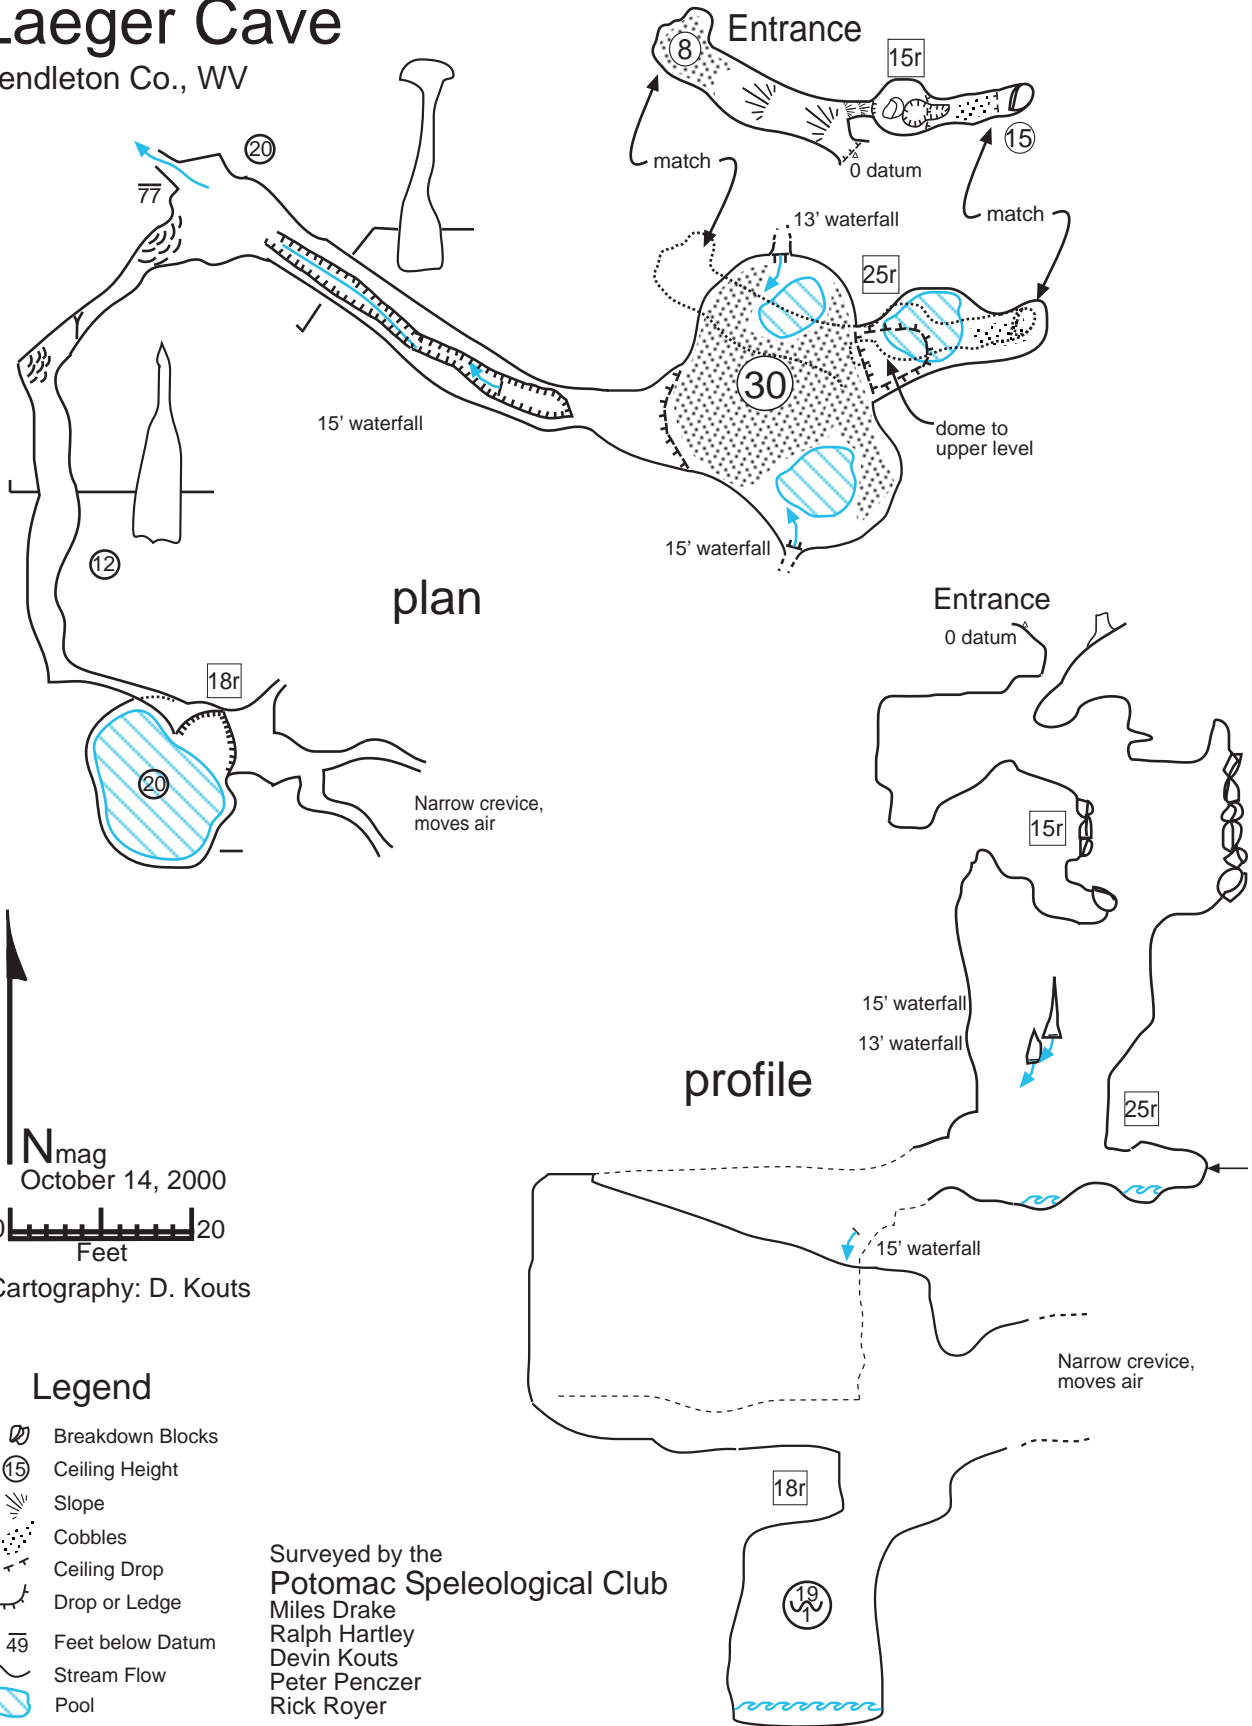

Laeger Cave

Pendleton Co., WV

Nmag
October 14, 2000

0 20
Feet

Cartography: D. Kouts

Legend

- Breakdown Blocks
- Ceiling Height
- Slope
- Cobbles
- Ceiling Drop
- Drop or Ledge
- Feet below Datum
- Stream Flow
- Pool

Surveyed by the
Potomac Speleological Club
Miles Drake
Ralph Hartley
Devin Kouts
Peter Penczer
Rick Royer