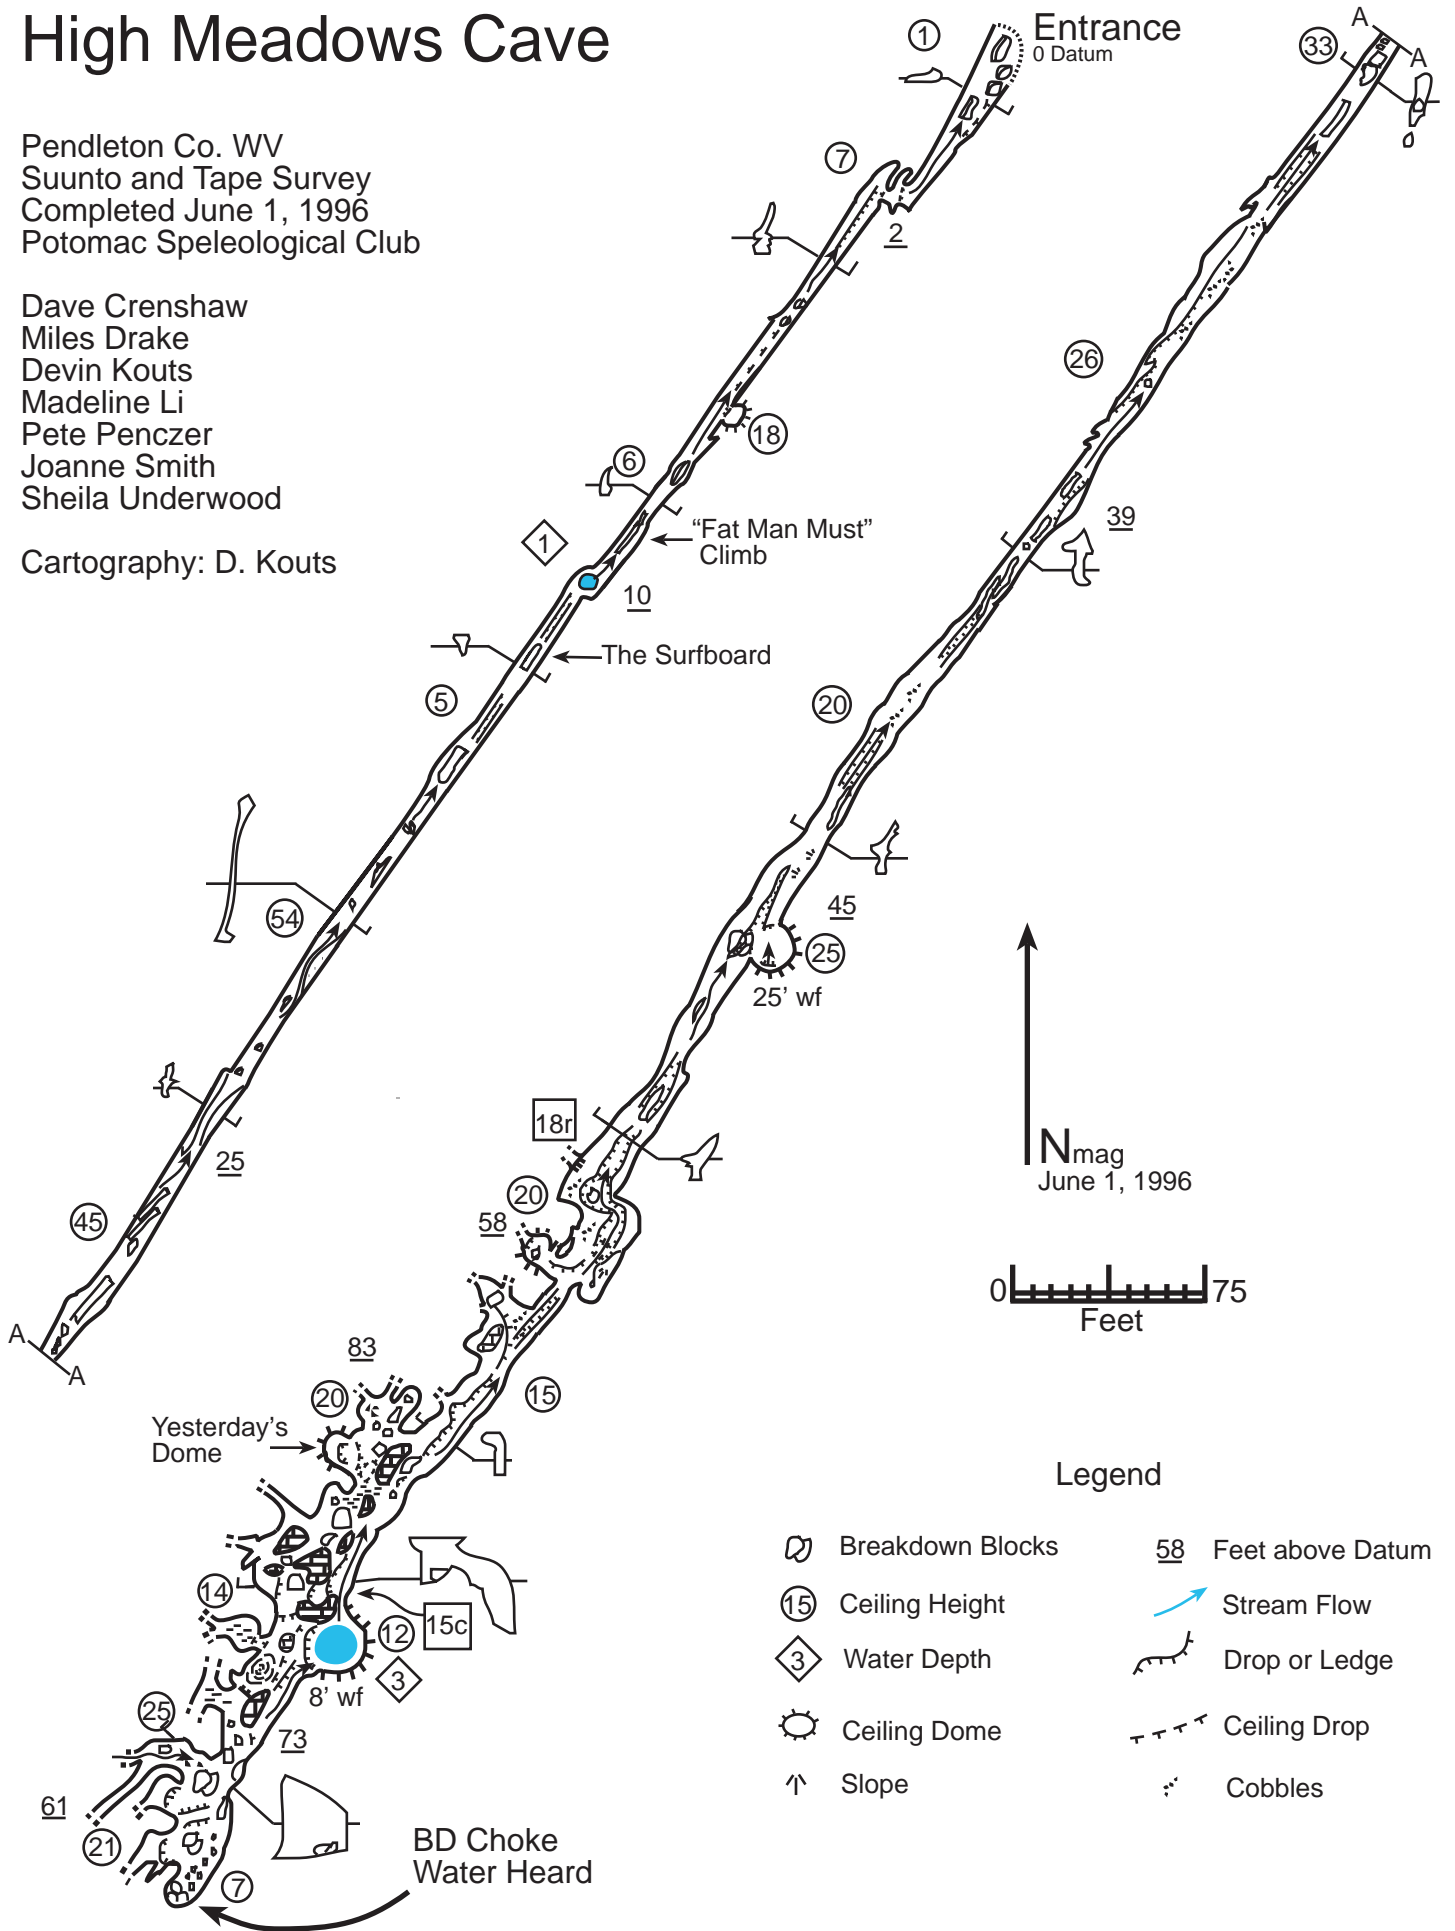

# High Meadows Cave

Pendleton Co. WV  
 Suunto and Tape Survey  
 Completed June 1, 1996  
 Potomac Speleological Club

Dave Crenshaw  
 Miles Drake  
 Devin Kouts  
 Madeline Li  
 Pete Penczer  
 Joanne Smith  
 Sheila Underwood

Cartography: D. Kouts

## Legend

- Breakdown Blocks
- Ceiling Height
- Water Depth
- Ceiling Dome
- Slope
- Feet above Datum
- Stream Flow
- Drop or Ledge
- Ceiling Drop
- Cobbles