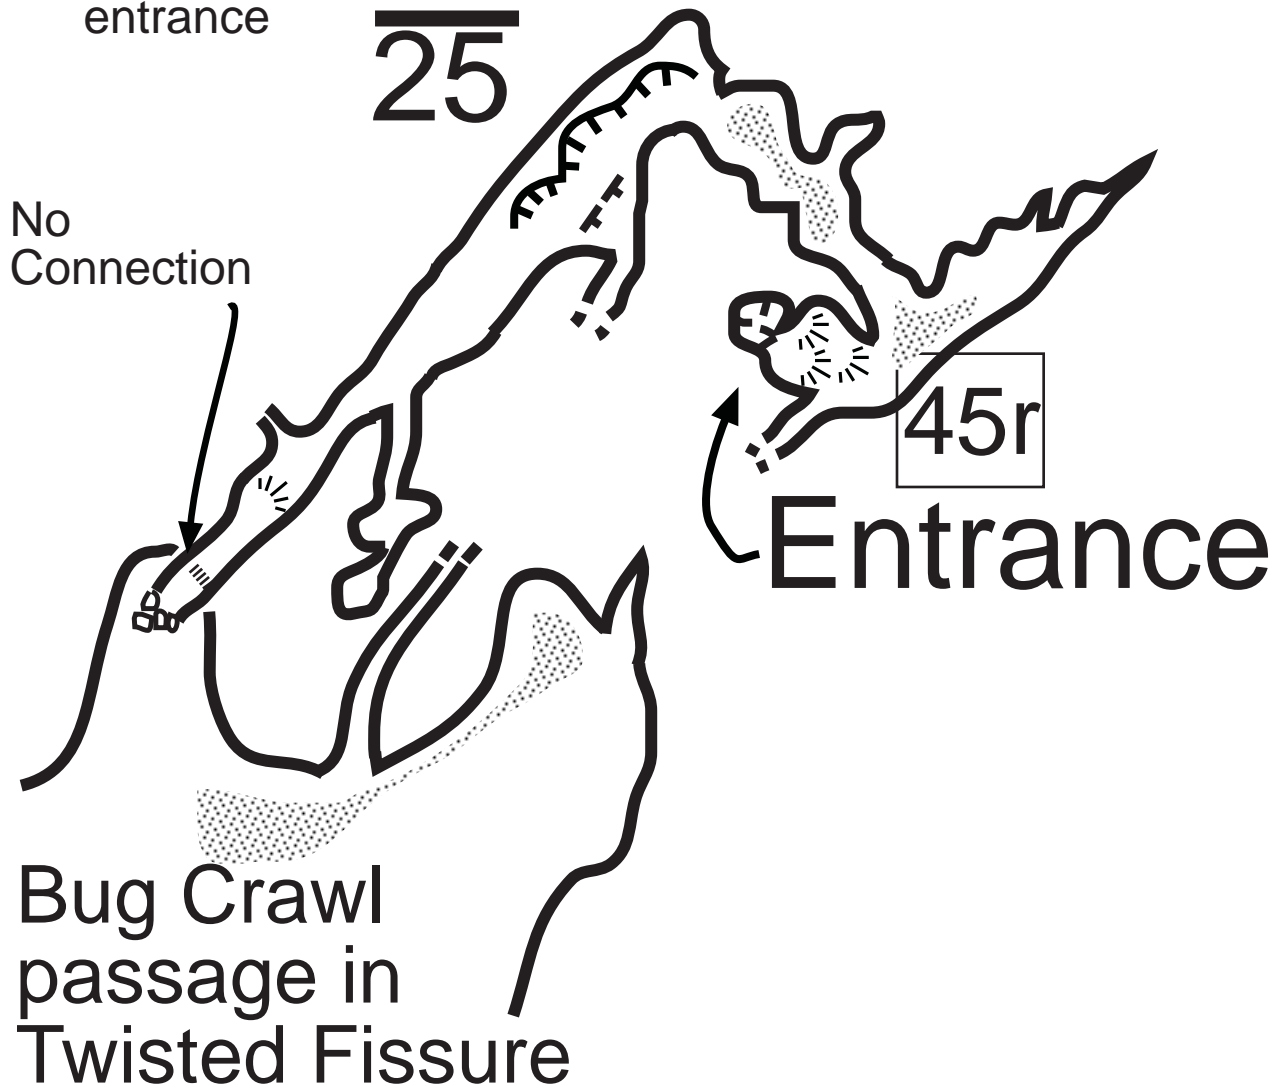

draft

Green Snake Pit (detail)

0 datum at
Twisted Fissure
entrance

draft