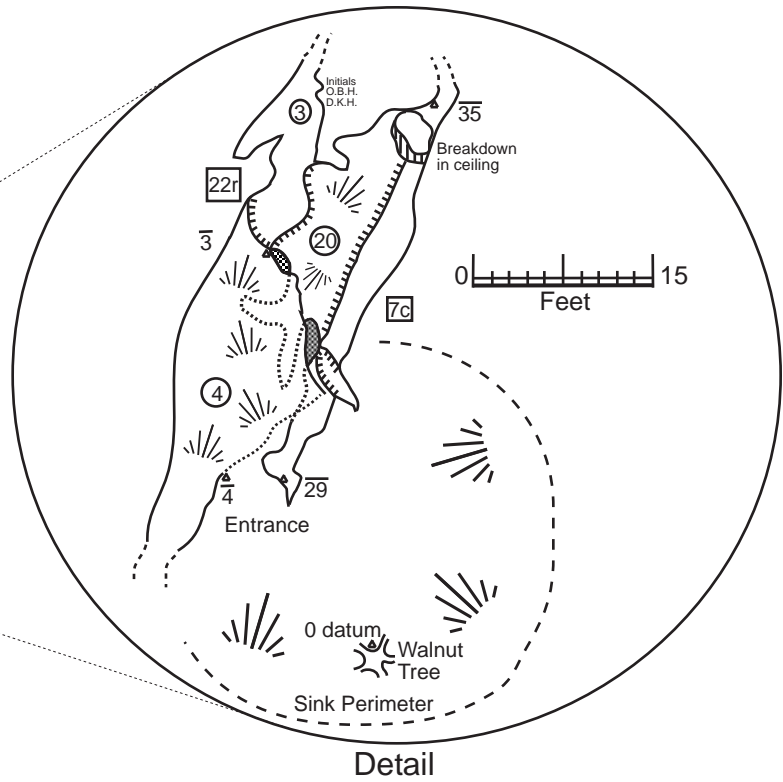

Walkin Cave

Pendleton Co., WV

Surveyed by the
Potomac Speleological Club
Devin Kouts, Hye Hyun Lee

Copr. Devin Kouts

Walkin Cave

Plan relationship
with Laeger Cave

Legend	
	Breakdown Blocks
	Ceiling Height
	Slope
	Cobbles
	Ceiling Drop
	Drop or Ledge
	Feet below Datum
	Stream Flow
	Pool

Laeger Cave

0 datum

Profile relationship